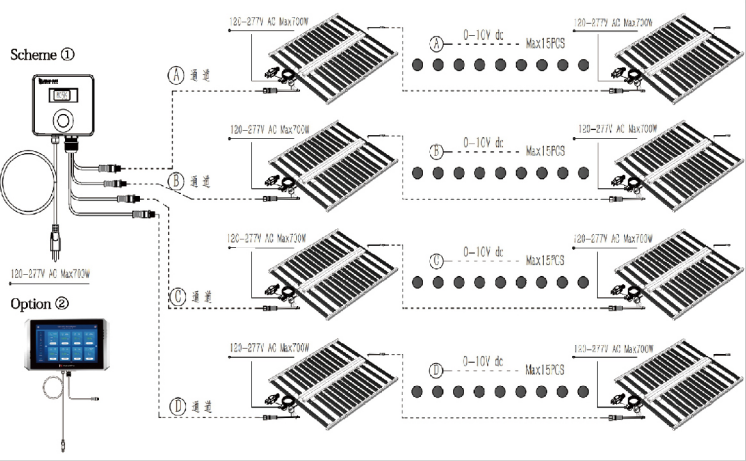

DIMMERS WIRING DIAGRAM

Note: 1. This dimmer upgrades the new version without additional notice.
2. Pay attention to the safety of electricity, do not carry electricity repair.