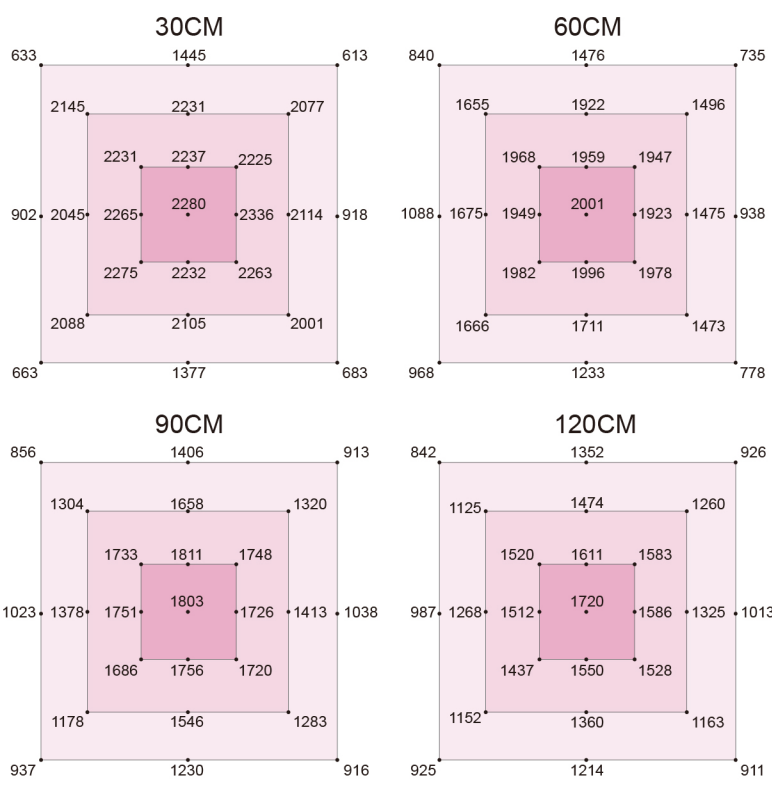

SPECIFICATION

Ltem No	LX-GLM120-16 (Dimmable)
LED Wattage	1000W
Input Voltage	AC110-277V/50/60HZ
Light Output PPF	2900μmol/s
Color Temperature(CCT):	Full Spectrum
Size	L1120mmxW1080mmxH85mm
Net Weight	18kg
Working Time (hours):	100,000
Working Temperature(°C)	-20-45°C
Power Factor	>0.92
Warranty	5 years

DIMMERS WIRING DIAGRAM

Note: 1. This dimmer upgrades the new version without additional notice.
2. Pay attention to the safety of electricity, do not carry electricity repair.

SPECTRUM

PPFD: μmol/s/m2

Test Area: 4x4ft

SIZE

PACKAGE SIZE

N.W: 12.5KG/PC
G.W: 14.5KG/CTN