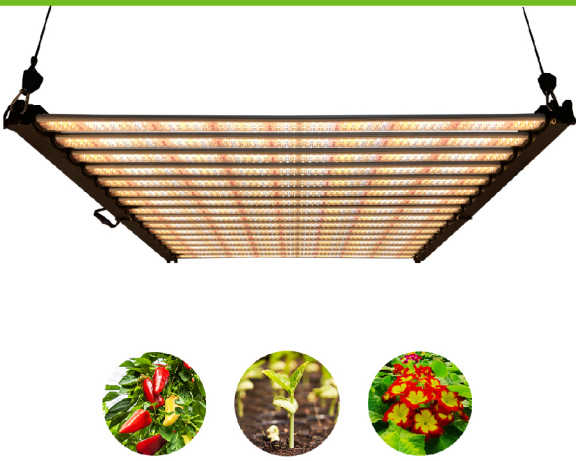

LUXINT | 1000W LED Grow Light (Foldable & Dimmable)

Osram SMD3030 LED with dual lens

LX-GLM120-16 Series-1000W

The LX-GLM120-16 Series, Foldable led grow light, is the top lighting solution for the full cycle of commercial cannabis cultivation, and is a great boost to innovative agriculture. It helps customers to achieve sustainable crop planting throughout the year. And a good formula means faster growth, greater harvest and higher quality plants

SPECIFICATION

Ltem No	LX-GLM120-16 (Dimmable)
LED Wattage	1000W
Input Voltage	AC110-277V/50/60HZ
Light Output PPF	2900μmol/s
Color Temperature(CCT):	Full Spectrum
Size	L1120mmxW1080mmxH85mm
Net Weight	18kg
Working Time (hours):	100,000
Working Temperature(°C)	-20-45°C
Power Factor	>0.92
Warranty	5 years