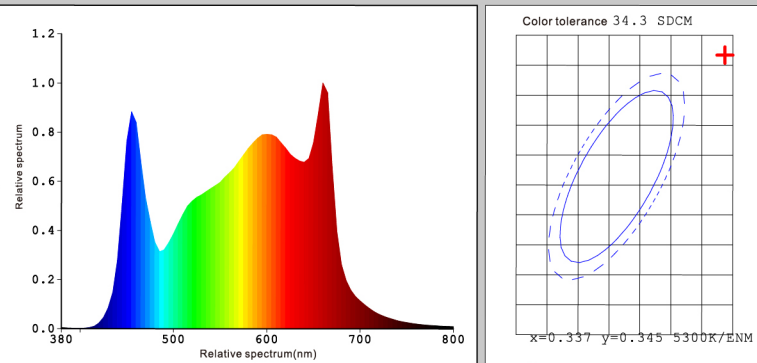

LUXINT | 1000W LED Grow Light (Foldable & Dimmable)

Osram SMD3030 LED with dual lens

LX-GLM120-16 Series-1000W

The LX-GLM120-16 Series, Foldable led grow light, is the top lighting solution for the full cycle of commercial cannabis cultivation, and is a great boost to innovative agriculture. It helps customers to achieve sustainable crop planting throughout the year. And a good formula means faster growth, greater harvest and higher quality plants

SPECIFICATION

Ltem No	LX-GLM120-16 (Dimmable)
LED Wattage	1000W
Input Voltage	AC110-277V/50/60HZ
Light Output PPF	2900μmol/s
Color Temperature(CCT):	Full Spectrum
Size	L1120mmxW1080mmxH85mm
Net Weight	18kg
Working Time (hours):	100,000
Working Temperature(°C)	-20-45°C
Power Factor	>0.92
Warranty	5 years

CONTROLLER PARAMETERS

Dimming & Timing

- Model : LX-CN-001
- Operating voltage : AC100-277V
- Operating current : 60mA
- Dimming voltage : 0-10v
- Dimming range : 0-100%
- External interface : DC waterproof to plug
- Dimming gear : Independent 360-degree coding switch operation
- Operating mode : One controller can works for 60 lights together

DIMMERS WIRING DIAGRAM

Note: 1. This dimmer upgrades the new version without additional notice.
2. Pay attention to the safety of electricity, do not carry electricity repair.

SPECTRUM

PPFD: μmol/s/m2

Test Area: 4x4ft

SIZE

PACKAGE SIZE

N.W: 12.5KG/PC
G.W: 14.5KG/CTN