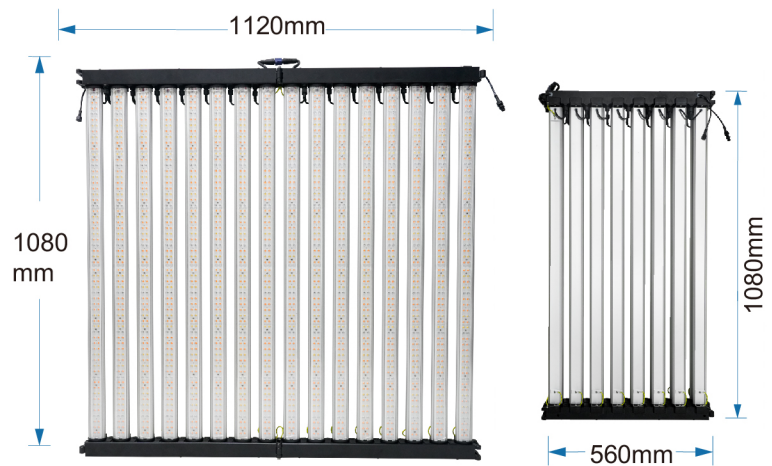

PACKAGE SIZE