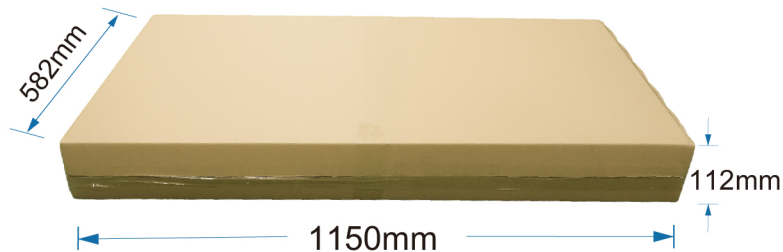

N.W: 12.5KG/PC
G.W: 14.5KG/CTN